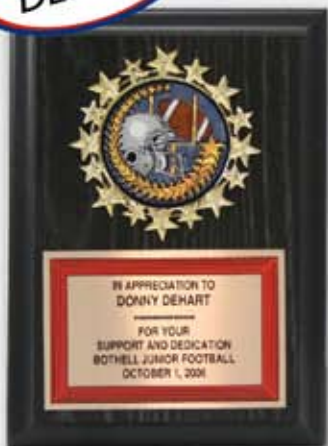

MEDALLION PLAQUES

TBPL-0101 A 7"x9"

TBPL-0101 B 6"x8"

TBPL-0101 C 5"x7"

CUSTOMIZE IT!

STYLE   **Size**
TBPL-0101 A 7"x 9"
TBPL-0101 B 6"x 8"
TBPL-0101 C 5"x 7"
TBPL-0101 D 4"x 6"

One time Set-Up/Design charge may apply - See sales person for details.

NEW DESIGN