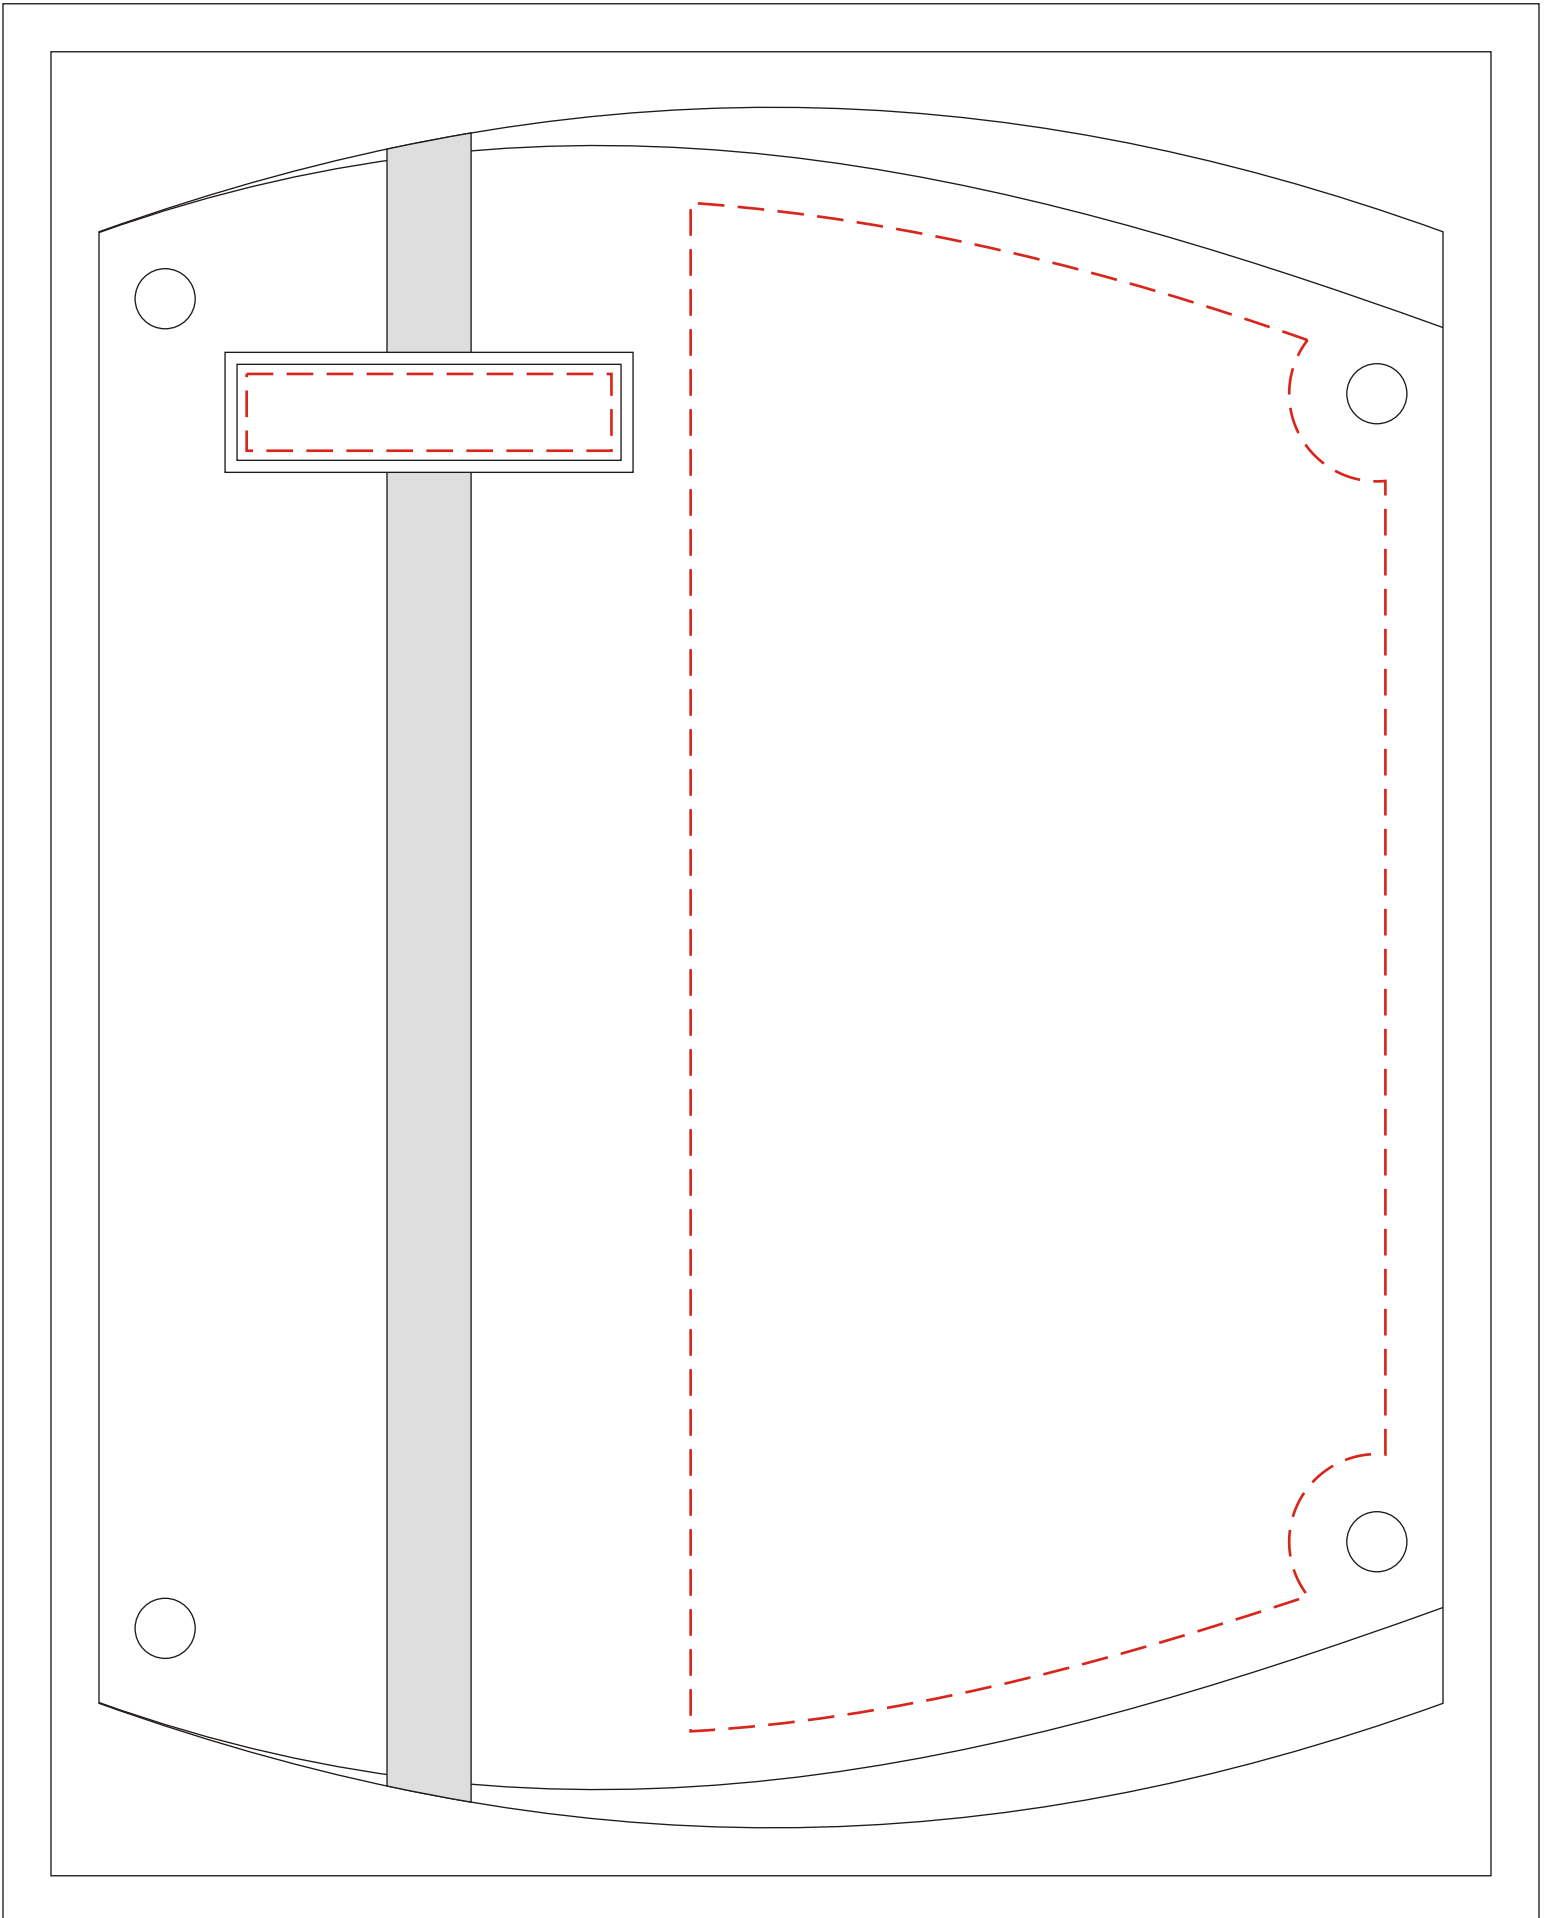

# Job Name - Job #

CD373v - Vertical Setup - Lasered (Back)  
w/ 1 LKBARP Bar - Lasered (Front)

Red dotted line indicates imprint area - LKBARP imprint area is 1.9"w x .4"h