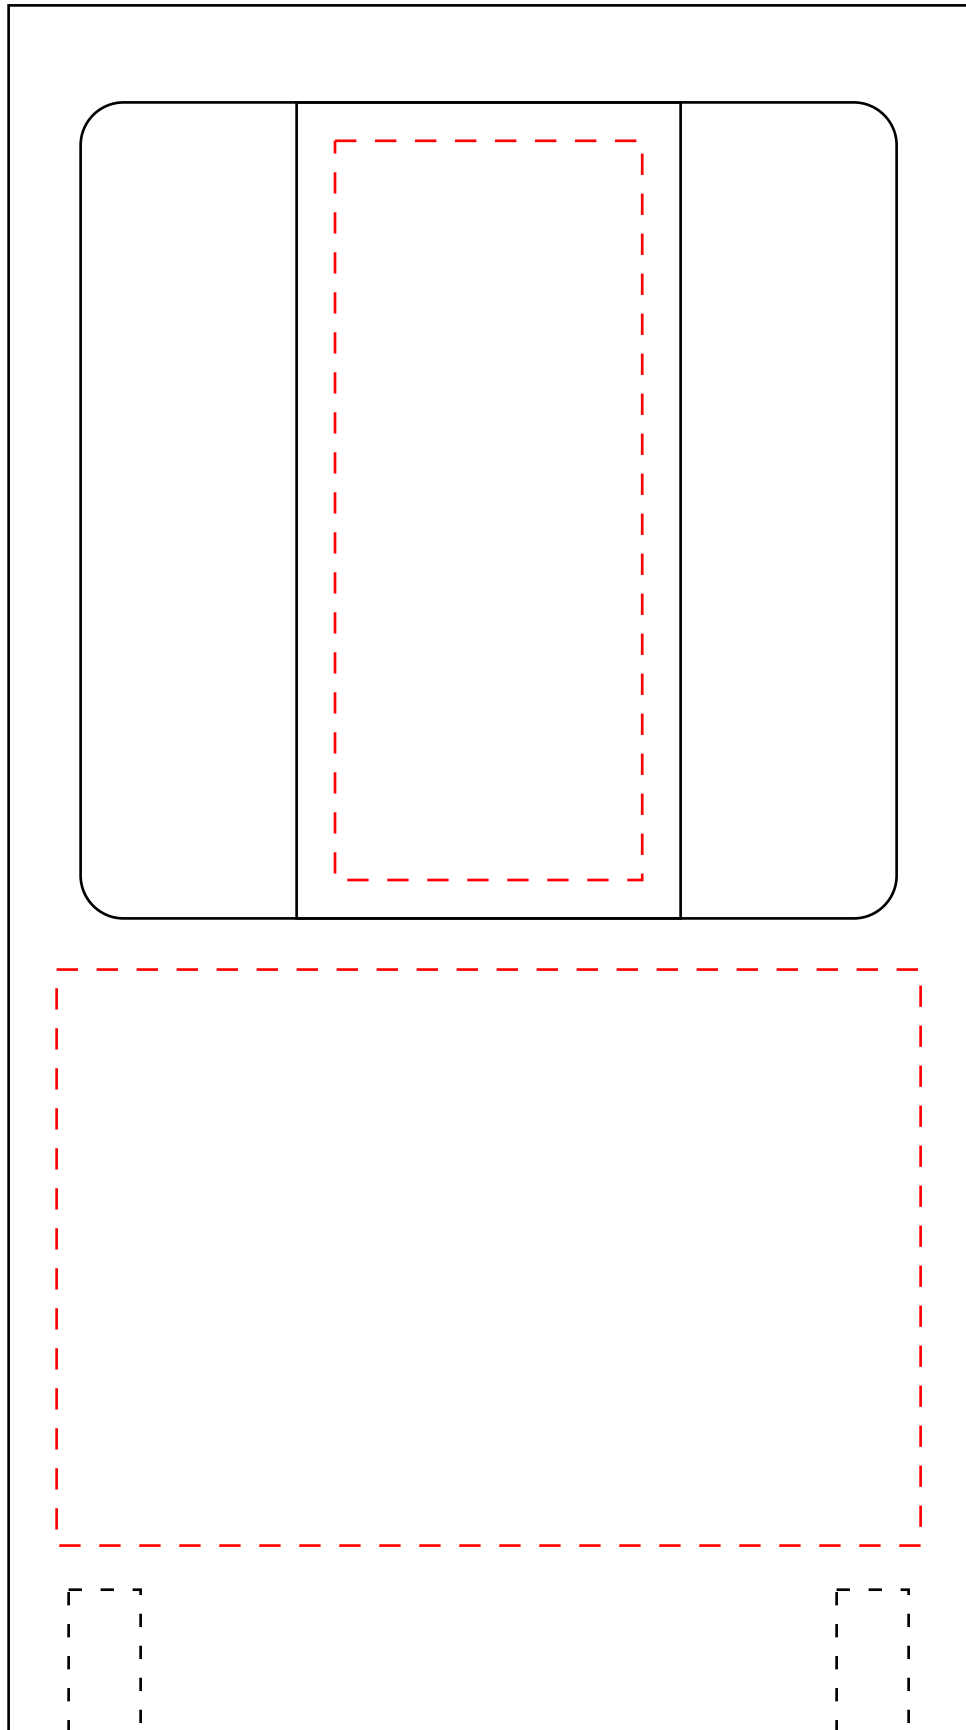

Job Name - Job #

G0695 - Sandblasted

Glass - Sandblasted On Both Sides

Back - Full Frost Of Entire Glass

Front: Deep Etch and Colorfilled Gold

Red Dotted Line Indicates Imprint Area  
Top Area - 1.6"w x 3.85"h  
Bottom Area - 4.5"w x 3"h