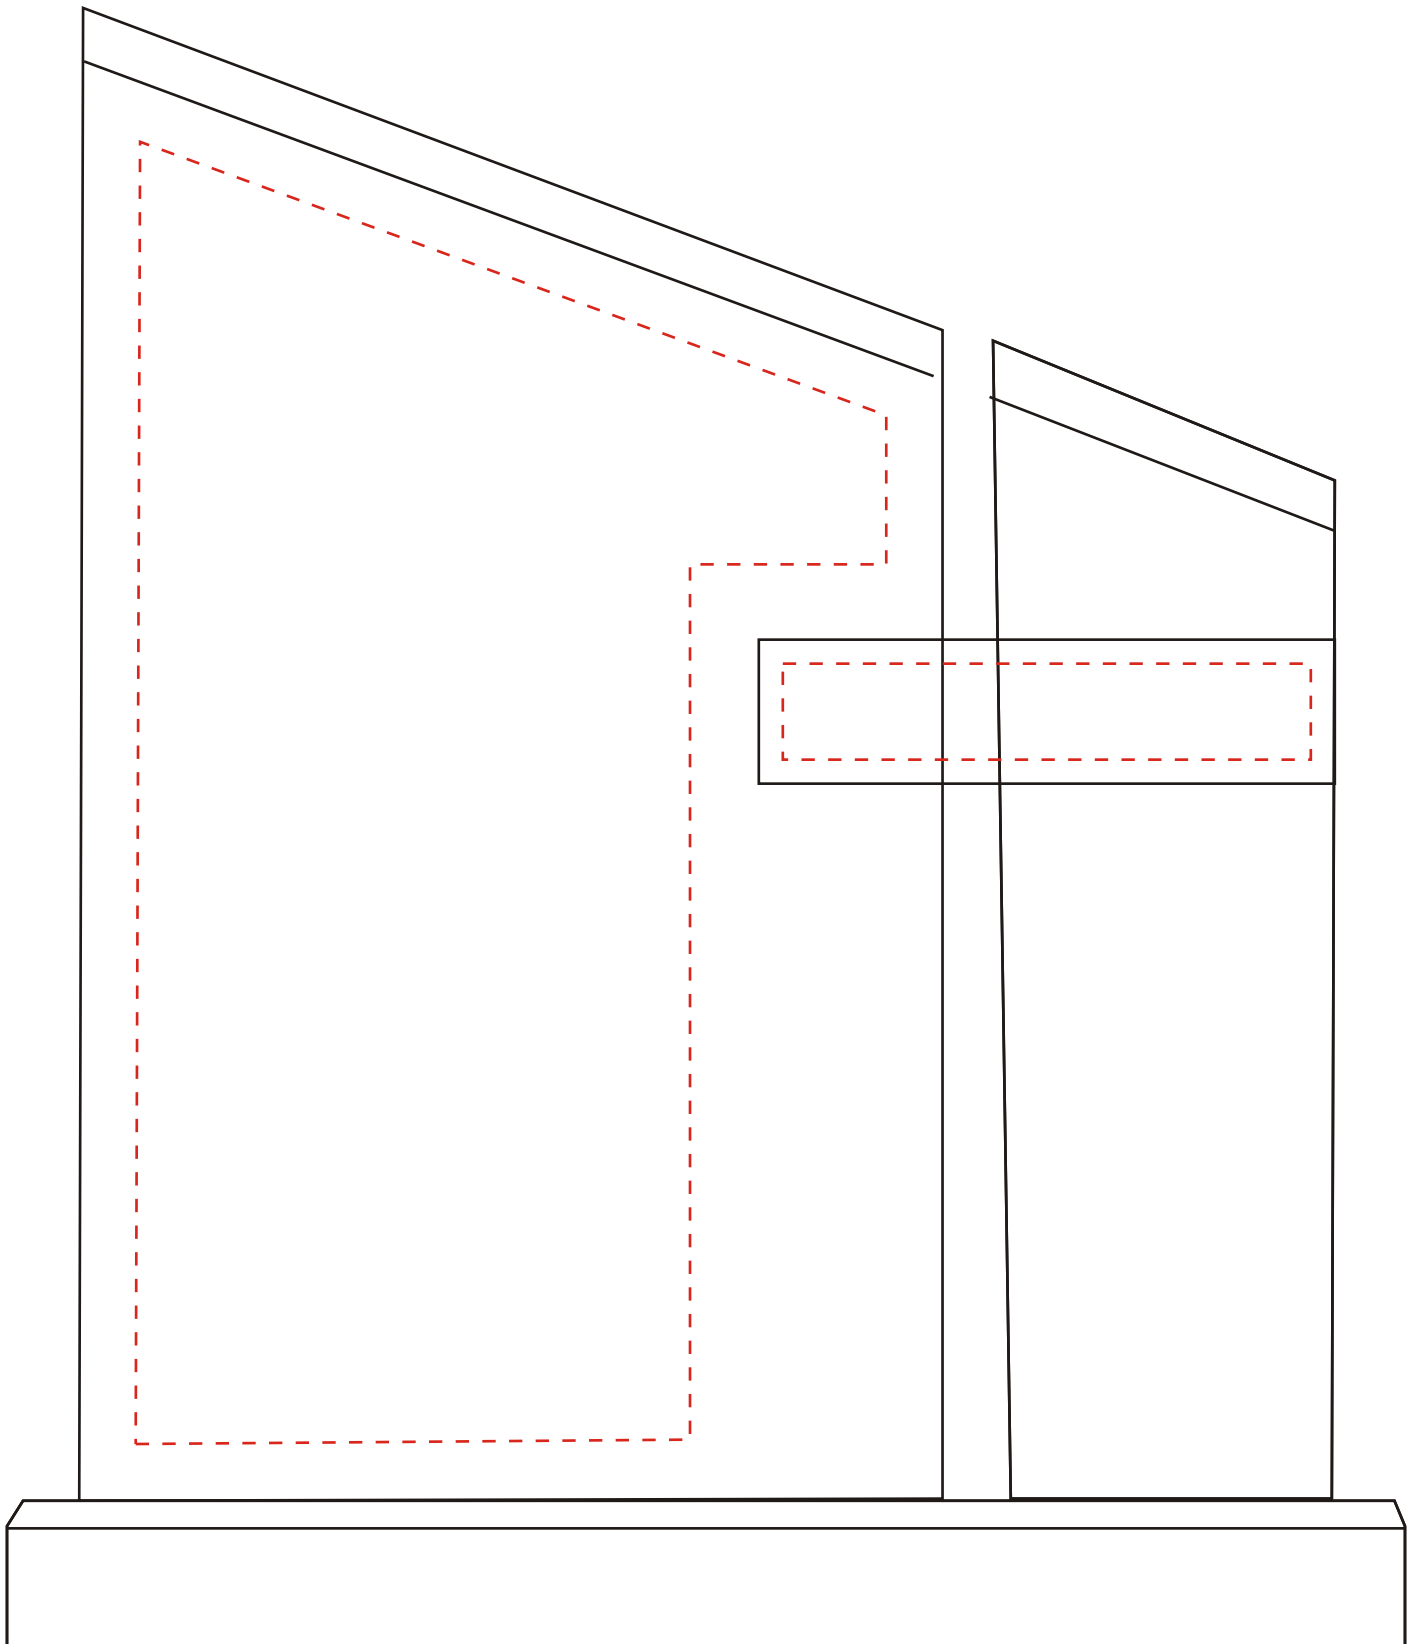

Job Name - Job

GI310 - Sandblasted (Back)

Bars Sandblasted and Silver Colorfill (Front)

Red Dotted Line Indicates Imprint Area
- Bar Imprint Area: 2.75"w x .5"h -